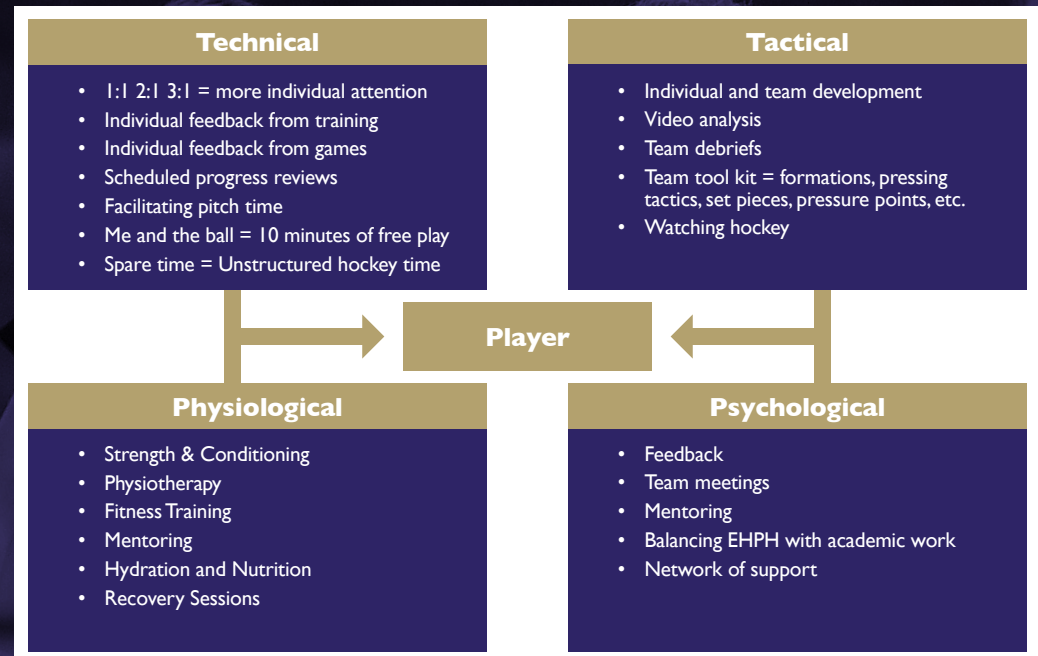

Ellesmere College High Performance Hockey

Ellesmere High Performance Hockey (EHPH) is focused on individual player development within the team environment. It is understood that individual player development is an intricate and open-ended process that requires a multifaceted approach. EHPH seeks to nurture and develop every player's individual needs and personal hockey goals, whilst at the same time helping them to balance the numerous and varied demands placed upon them as they mature.

The EHPH ethos states that an individual's qualities are more important than performance outcomes. High performance outcomes follow, when individual qualities are intrinsically established. Work ethic, self-motivation, team spirit, positivity and enjoyment are just some of these qualities.

What can the High Performance Hockey programme offer to players?

- Year round hockey development
- Regular fitness testing
- Structured conditioning programmes
- One to one reviews
- Generic skill development
- Positional skill development
- Access to nutritional advice
- Access to cross training sessions
- Game analysis work

Facilities

Members of EHPH are able to make full use of the College's outstanding facilities which include:

- A brand new all-weather pitch
- Indoor swimming pool
- State of the art cardio gym
- Free weight performance gym
- Indoor sports hall
- Squash and tennis courts
- Tailored Strength & Conditioning Sessions

Scholarships

Hockey scholarships are available on an assessment basis for players keen to develop and nurture their game in a professional environment. If you want to know more, why not book a Taster Day and Assessment using the contact details below.