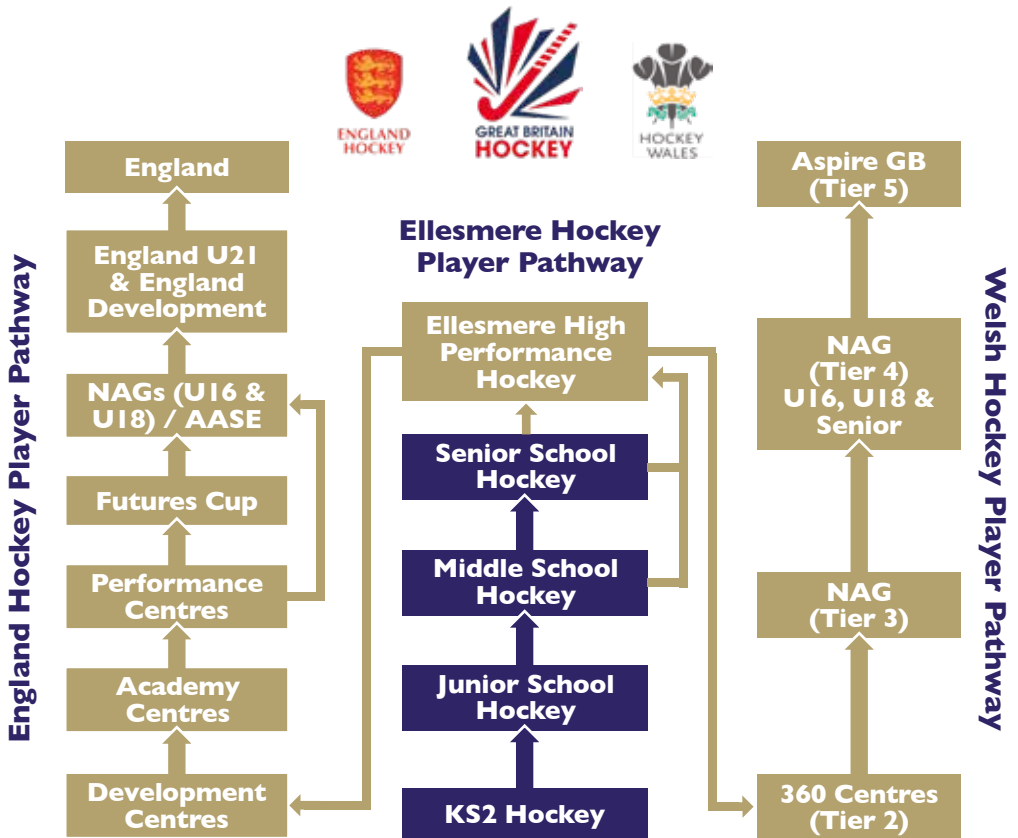

Ellesmere College Player Development

Ellesmere College is fortunate to be situated close to the border of Wales. Therefore the pupils of the Ellesmere High Performance Hockey Programme have access to both the English and Welsh performance pathways.

Ellesmere
Co-ed 7-18 Day and Boarding

Ellesmere College, Ellesmere, Shropshire, SY12 9AB

Email: registrar@ellesmere.com **Tel:** 01691 622 321

For more insights into Ellesmere College, follow us on:

/ellesmerecoll

@ellesmerecoll

ellesmere_college