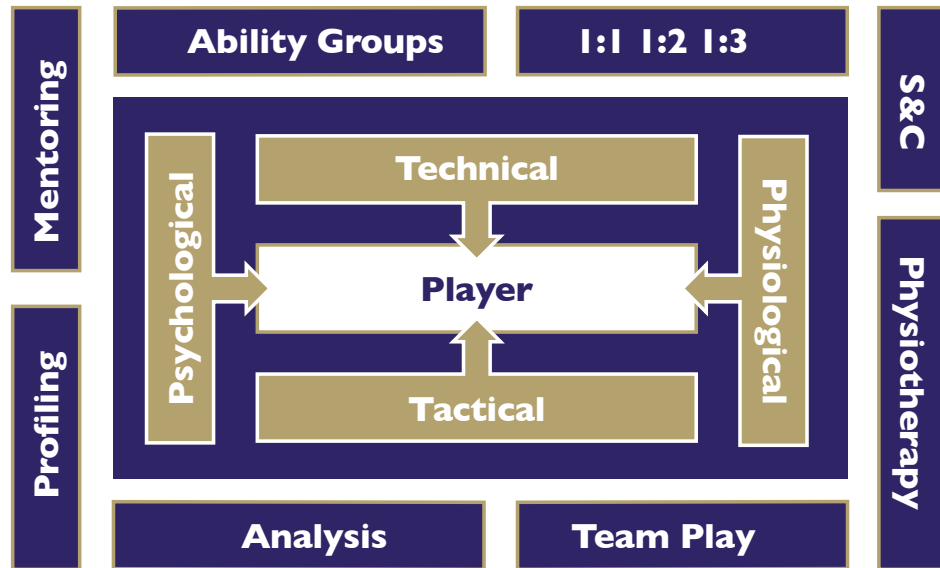

# Ellesmere College High Performance Hockey

Ellesmere High Performance Hockey (EHPH) is focused on individual player development within the team environment. It is understood that individual player development is an intricate and open-ended process that requires a multifaceted approach. EHPH seeks to nurture and develop every player's individual needs and personal hockey goals, whilst at the same time helping them to balance the numerous and varied demands placed upon them as they mature.