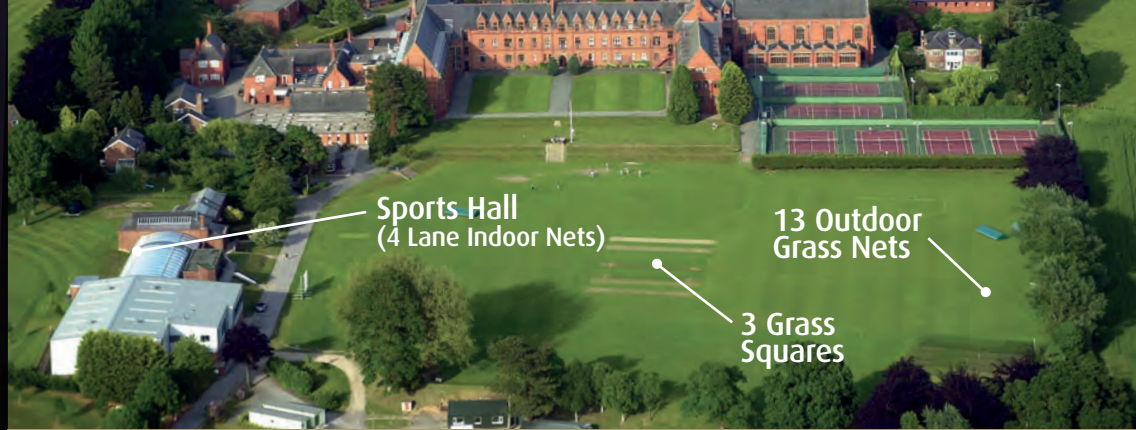

Facilities

- Four Lane Indoor nets, with ample room for run ups
- Additional indoor space available for use throughout the year
- Outdoor grass nets with an additional six artificial nets
- Three Grass squares as well as an artificial wicket
- Bowling machines
- Fitness Centre and Performance Weights Rooms
- 25m Swimming Pool
- 6 Artificial Outdoor Nets

Cricket Scholarships

Cricket Scholarships are available on an assessment basis for players keen to develop and nurture their game in a professional environment. If you want to know more, why not book a Taster Day and Assessment using the contact details below.

Pathway to Professional Cricket Academies

Ellesmere College is ideally situated for cricket players to access the different levels of representative cricket available. If a player is good enough there is an established platform that allows them to progress from academy to professional player.

Cricket Development Progression Routes