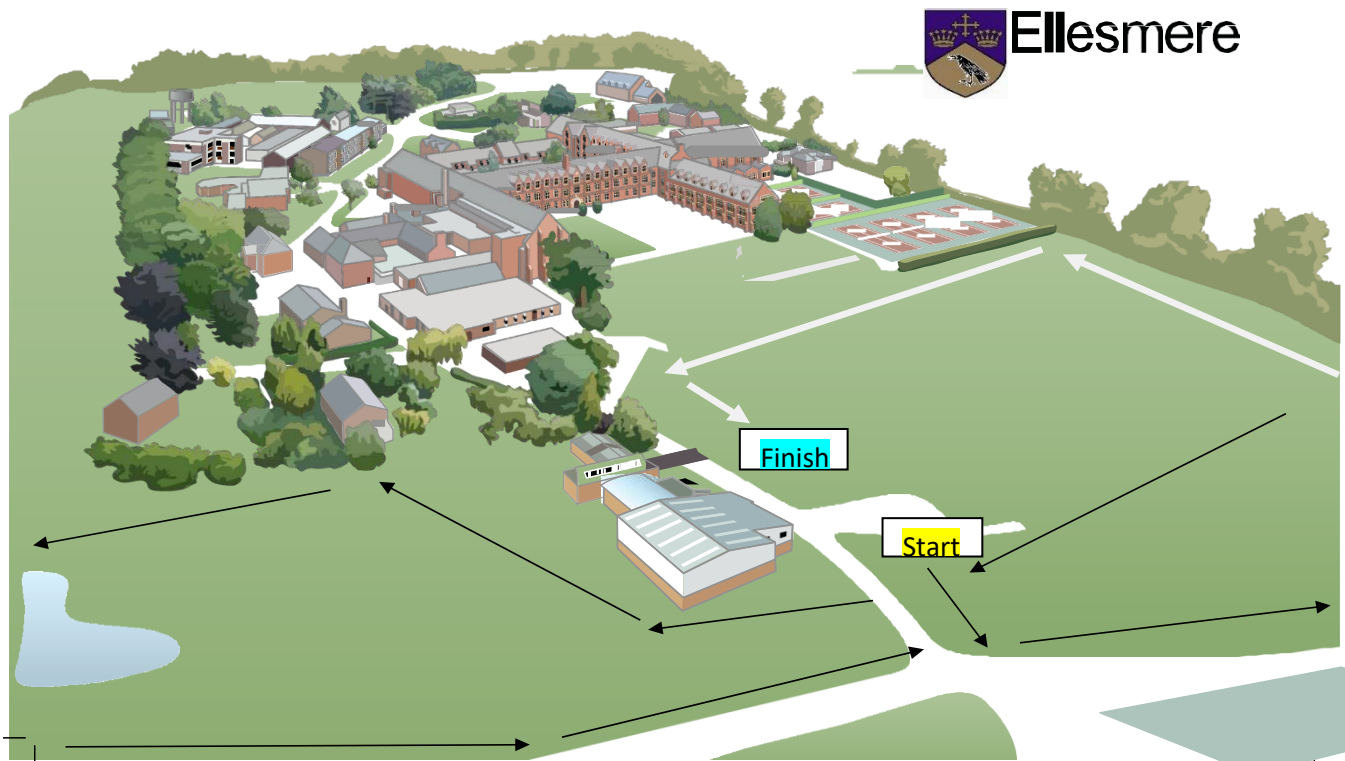

Year 6

Start will be by the 1st XV pitch. The race will be one small lap of the lower field followed by one large lap finishing in front of the Pavilion.

Year 7

Start will be by the 1st XV pitch. The race will be one small lap of the lower field followed by one lap over the golf course and finishing with a large lap of the fields finishing in front of the Pavilion.
(Please check map for route).

Year 8

Start will be by the 1st XV pitch. The race will be one small lap of the lower field followed by one lap over the golf course and finishing with a large lap of the fields finishing in front of the Pavilion.
(Please check map for route).